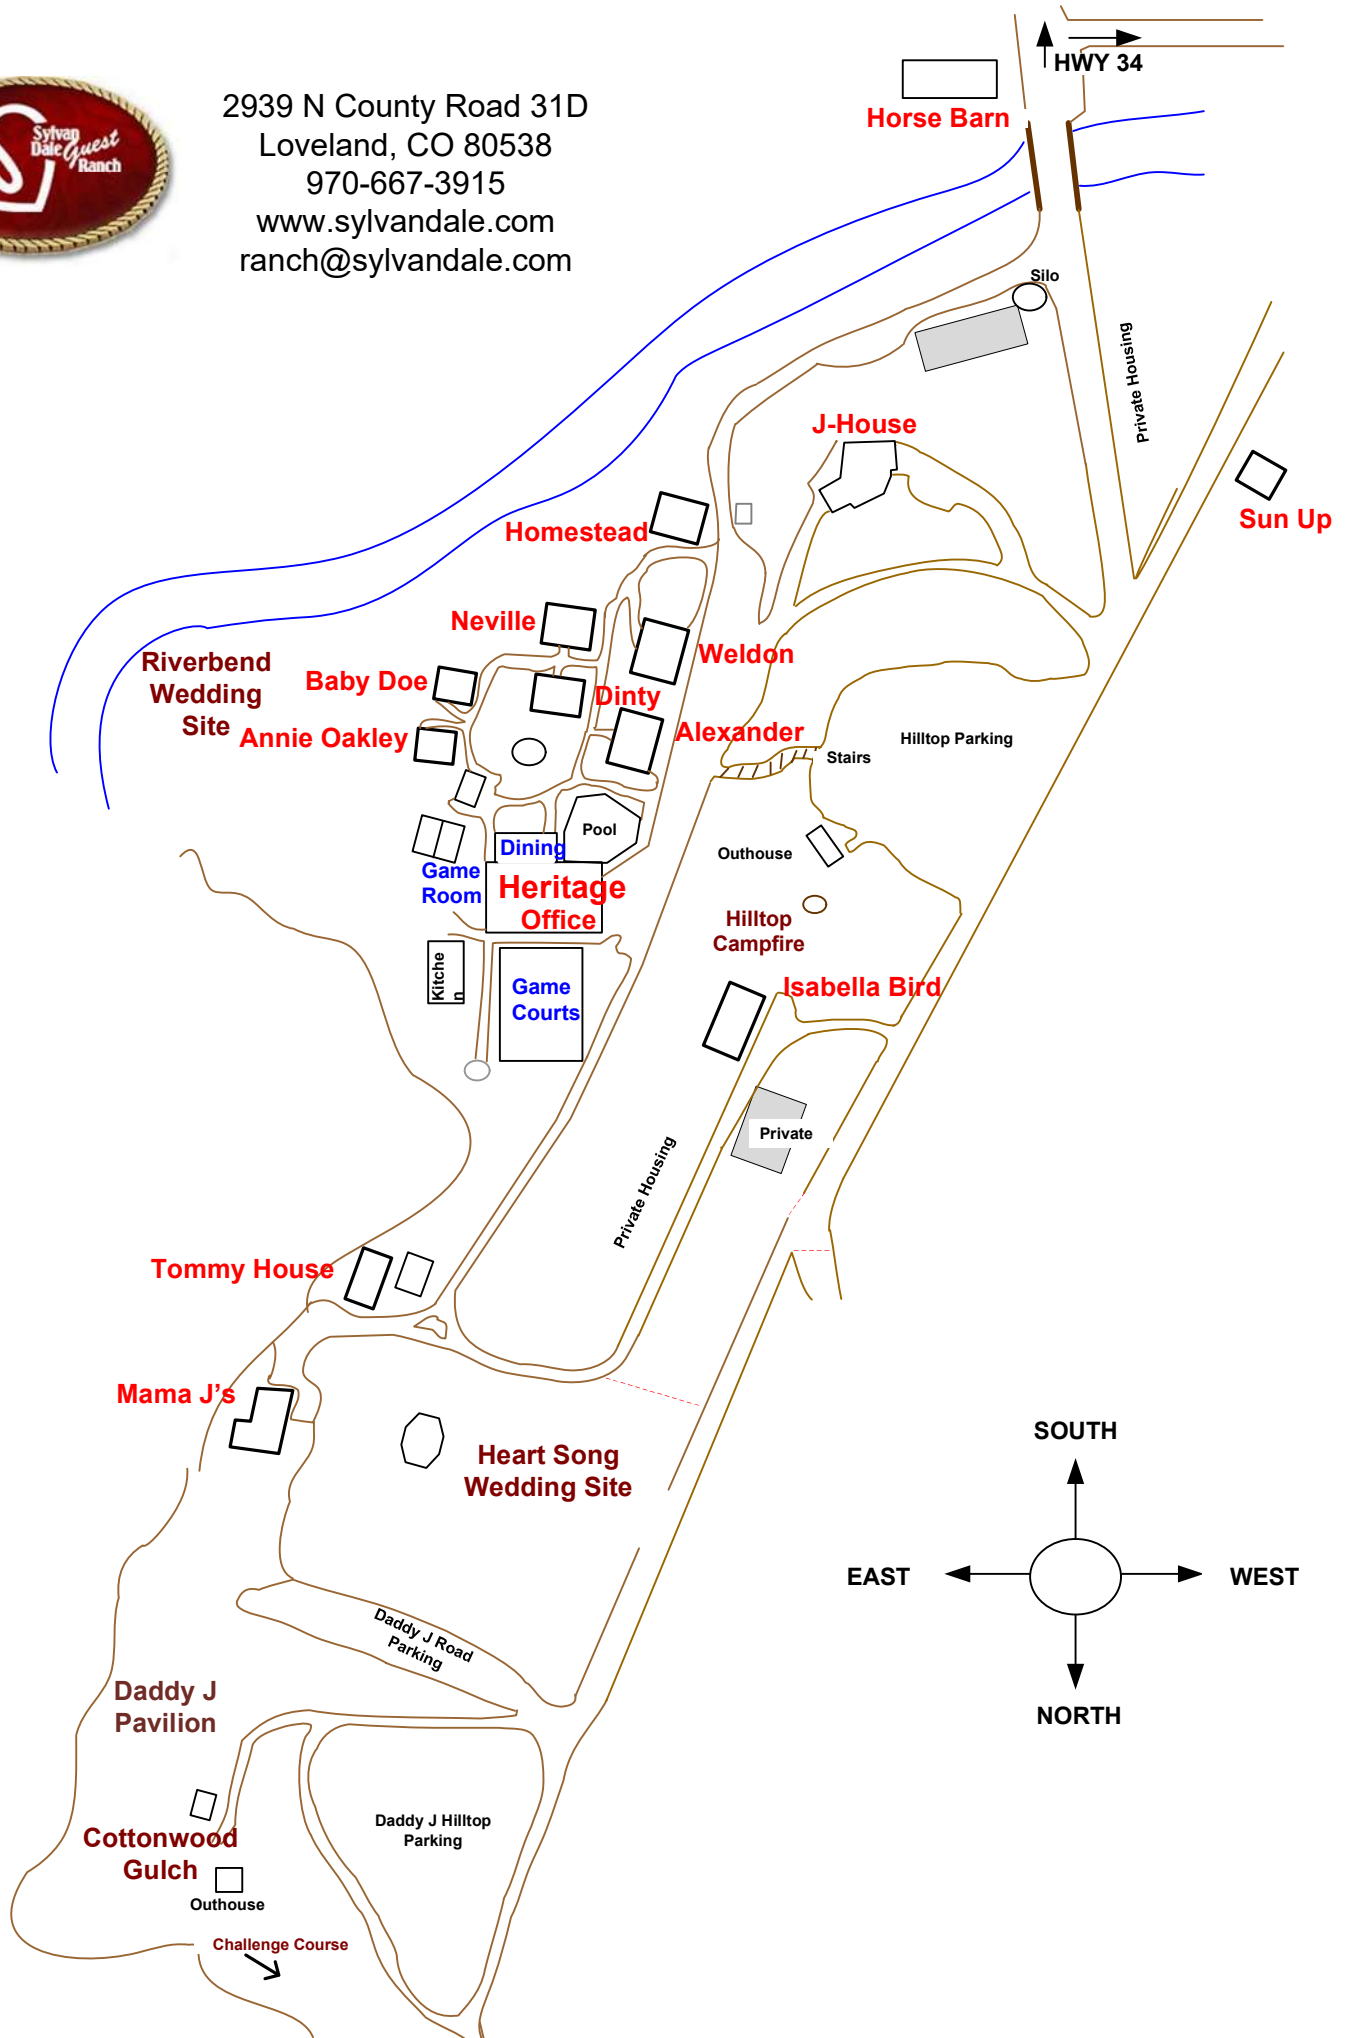

2939 N County Road 31D  
Loveland, CO 80538  
970-667-3915  
www.sylvandale.com  
ranch@sylvandale.com

HWY 34

Horse Barn

Silo

J-House

Private Housing

Sun Up

Homestead

Neville

Weldon

Riverbend  
Wedding  
Site

Baby Doe

Dinty

Annie Oakley

Alexander

Hilltop Parking

Isabella Bird

Private

Private Housing

Tommy House

Mama J's

Heart Song  
Wedding Site

Daddy J Road  
Parking

Daddy J  
Pavilion

Cottonwood  
Gulch

Outhouse

Daddy J Hilltop  
Parking

Challenge Course